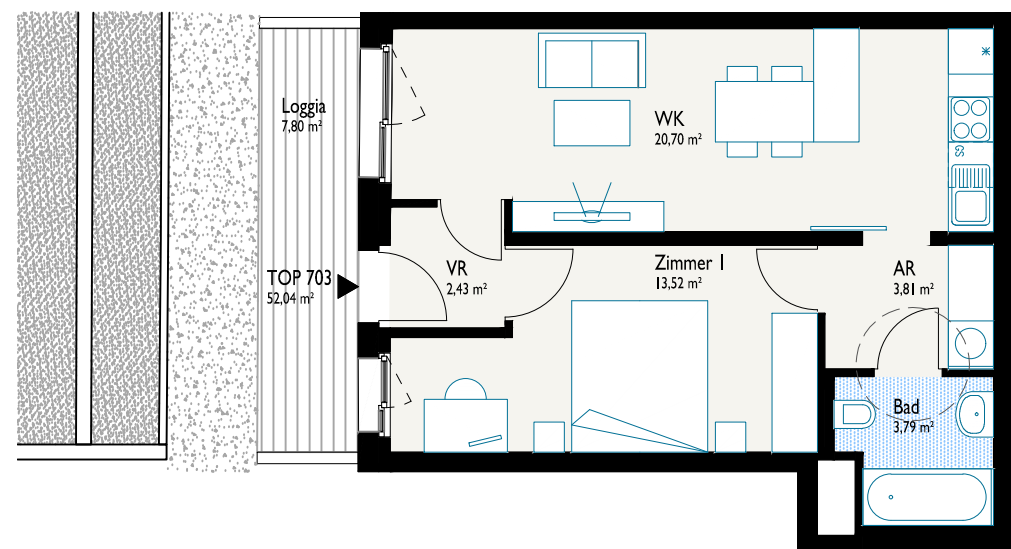

GARTEN-APARTMENT

2 ZIMMER

WNFL: 44,25 m²
+ 7,80 m² Loggia

Erdgeschoss